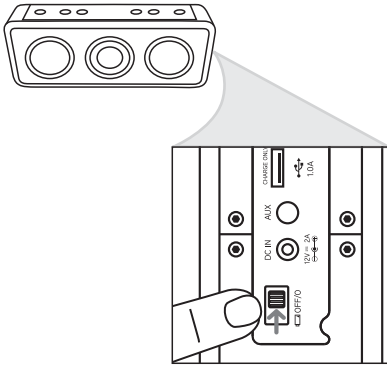

PRODUCT PART NUMBER ART NUMBER SUPERSEDES ART NUMBER STRUCTURE NUMBER LOCATION	TDK A33 QUICK PLAY GUIDE 63952877 Troy Larson / Tlarson@imation.com / 651.704.3014	MADE IN ORIGIN ARTWORK REVISION LEVEL	CHINA B	FINAL ARTWORK DATE 01/16/2012

CYAN DIELINE DOES NOT PRINT

A33 WIRELESS WEATHERPROOF SPEAKER

BLUETOOTH PAIRING GUIDE

1.