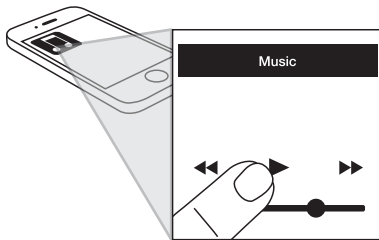

PRODUCT PART NUMBER ART NUMBER SUPERSEDES ART NUMBER STRUCTURE NUMBER LOCATION	TDK A33 QUICK PLAY GUIDE 63952877 Troy Larson / Tlarson@imation.com / 651.704.3014	MADE IN ORIGIN ARTWORK REVISION LEVEL	CHINA B	FINAL ARTWORK DATE 01/16/2012

CYAN DIELINE DOES NOT PRINT

A33 WIRELESS WEATHERPROOF SPEAKER

BLUETOOTH PAIRING GUIDE

1.

2.

PUSH

3.

PUSH+HOLD

00:00:02

4.

5.

6.